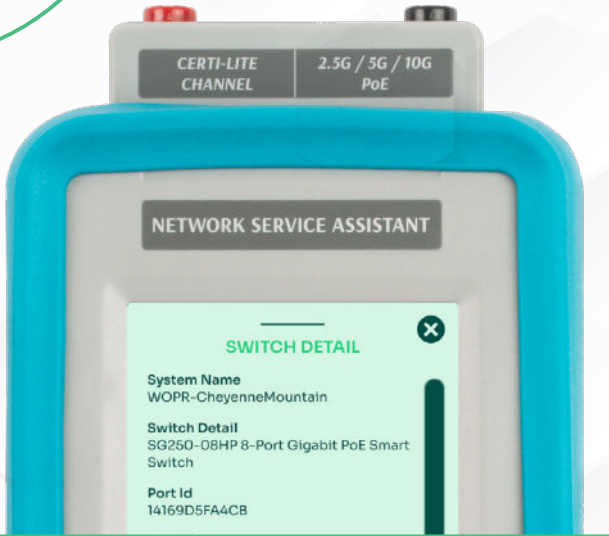

Network Service Assistant Selection Guide

For more information, visit www.aem-test.com/NSA

For any inquiries, contact us at sales@aem-test.com